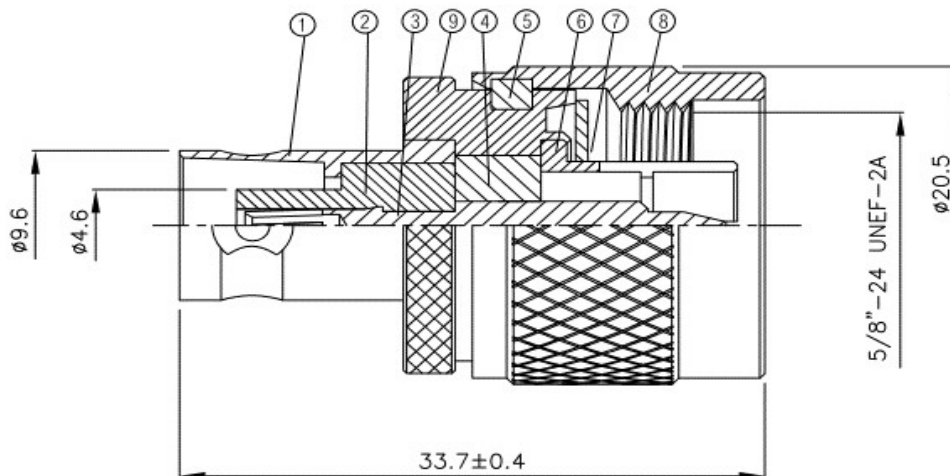

# B-171 BNC Kupplung / N Stecker

NO	DESCRIPTION	MATERIAL	Q' TY	FINISH
1	BODY 1	BRASS	1	NICKEL
2	INSULATION	TEFLON	1	TEFLON
3	PIN	BRASS	1	GOLD
4	INSULATION	TEFLON	1	TEFLON
5	WASHER	PH.BRONZE	1	NICKLE
6	BODY 2	BRASS	1	NICKEL
7	GASKET	SI RUBBER	1	RUBBER
8	BODY 3	BRASS	1	NICKEL
9	BODY 4	BRASS	1	NICKEL